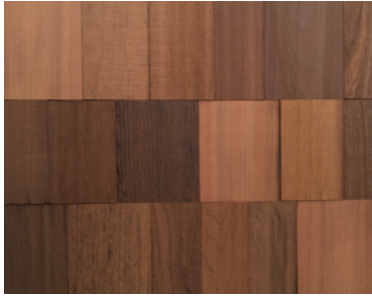

Whole Wood Wall Tiles

Mix of 3 in., 4 in., and 5 in. x 6 in. Reclaimed Wood Decorative Wall Tiles

Whole Wood Wall Tiles

- Thickness of tiles: 5/16"
- 10 SF in a box
- Box size: 24" x 6" x 4", 13 lbs
- SKU # 11235

- The Whole Wood wall tiles have a sound distressed surface of the wood with random small natural rustic details
- The wood is a natural material; each tile will vary in color, shade and look, which provides you with a wall decor that is truly a unique work of art
- The wood has been thermally treated under our special process in the USA
- The product is made from American hardwoods
- Thermo-treatment makes wood dimensionally stable even in high humidity environment and durable for at least 25 years even for outdoors applications. Learn how to get a warranty for your product
- Our wall tiles have a walnut brown color throughout the wood. The wall tiles are stainable in any color
- Thermo-treatment gives the wood a Class B Fire Rating (better than non-treated wood, which is rated as a Class C)
- Our wall decor wood tiles are 100% natural and Green - no chemicals used for thermo-treatment
- One case will cover approx. 10 sq. ft., tiles are mixed of 3, 4 and 5 in. wide and 6 in. height
- The weight of one sq. ft. of Whole Wood wall tiles is 1.2 lbs in average
- Very easy, fast and clean installation with glue or just nail them to the wall. See installation instruction for details
- Express your personal style by installing Whole Wood tiles both horizontally and vertically
- The tiles can be applied as full wall, three-quarter-wall, half-wall and traditional wainscoting